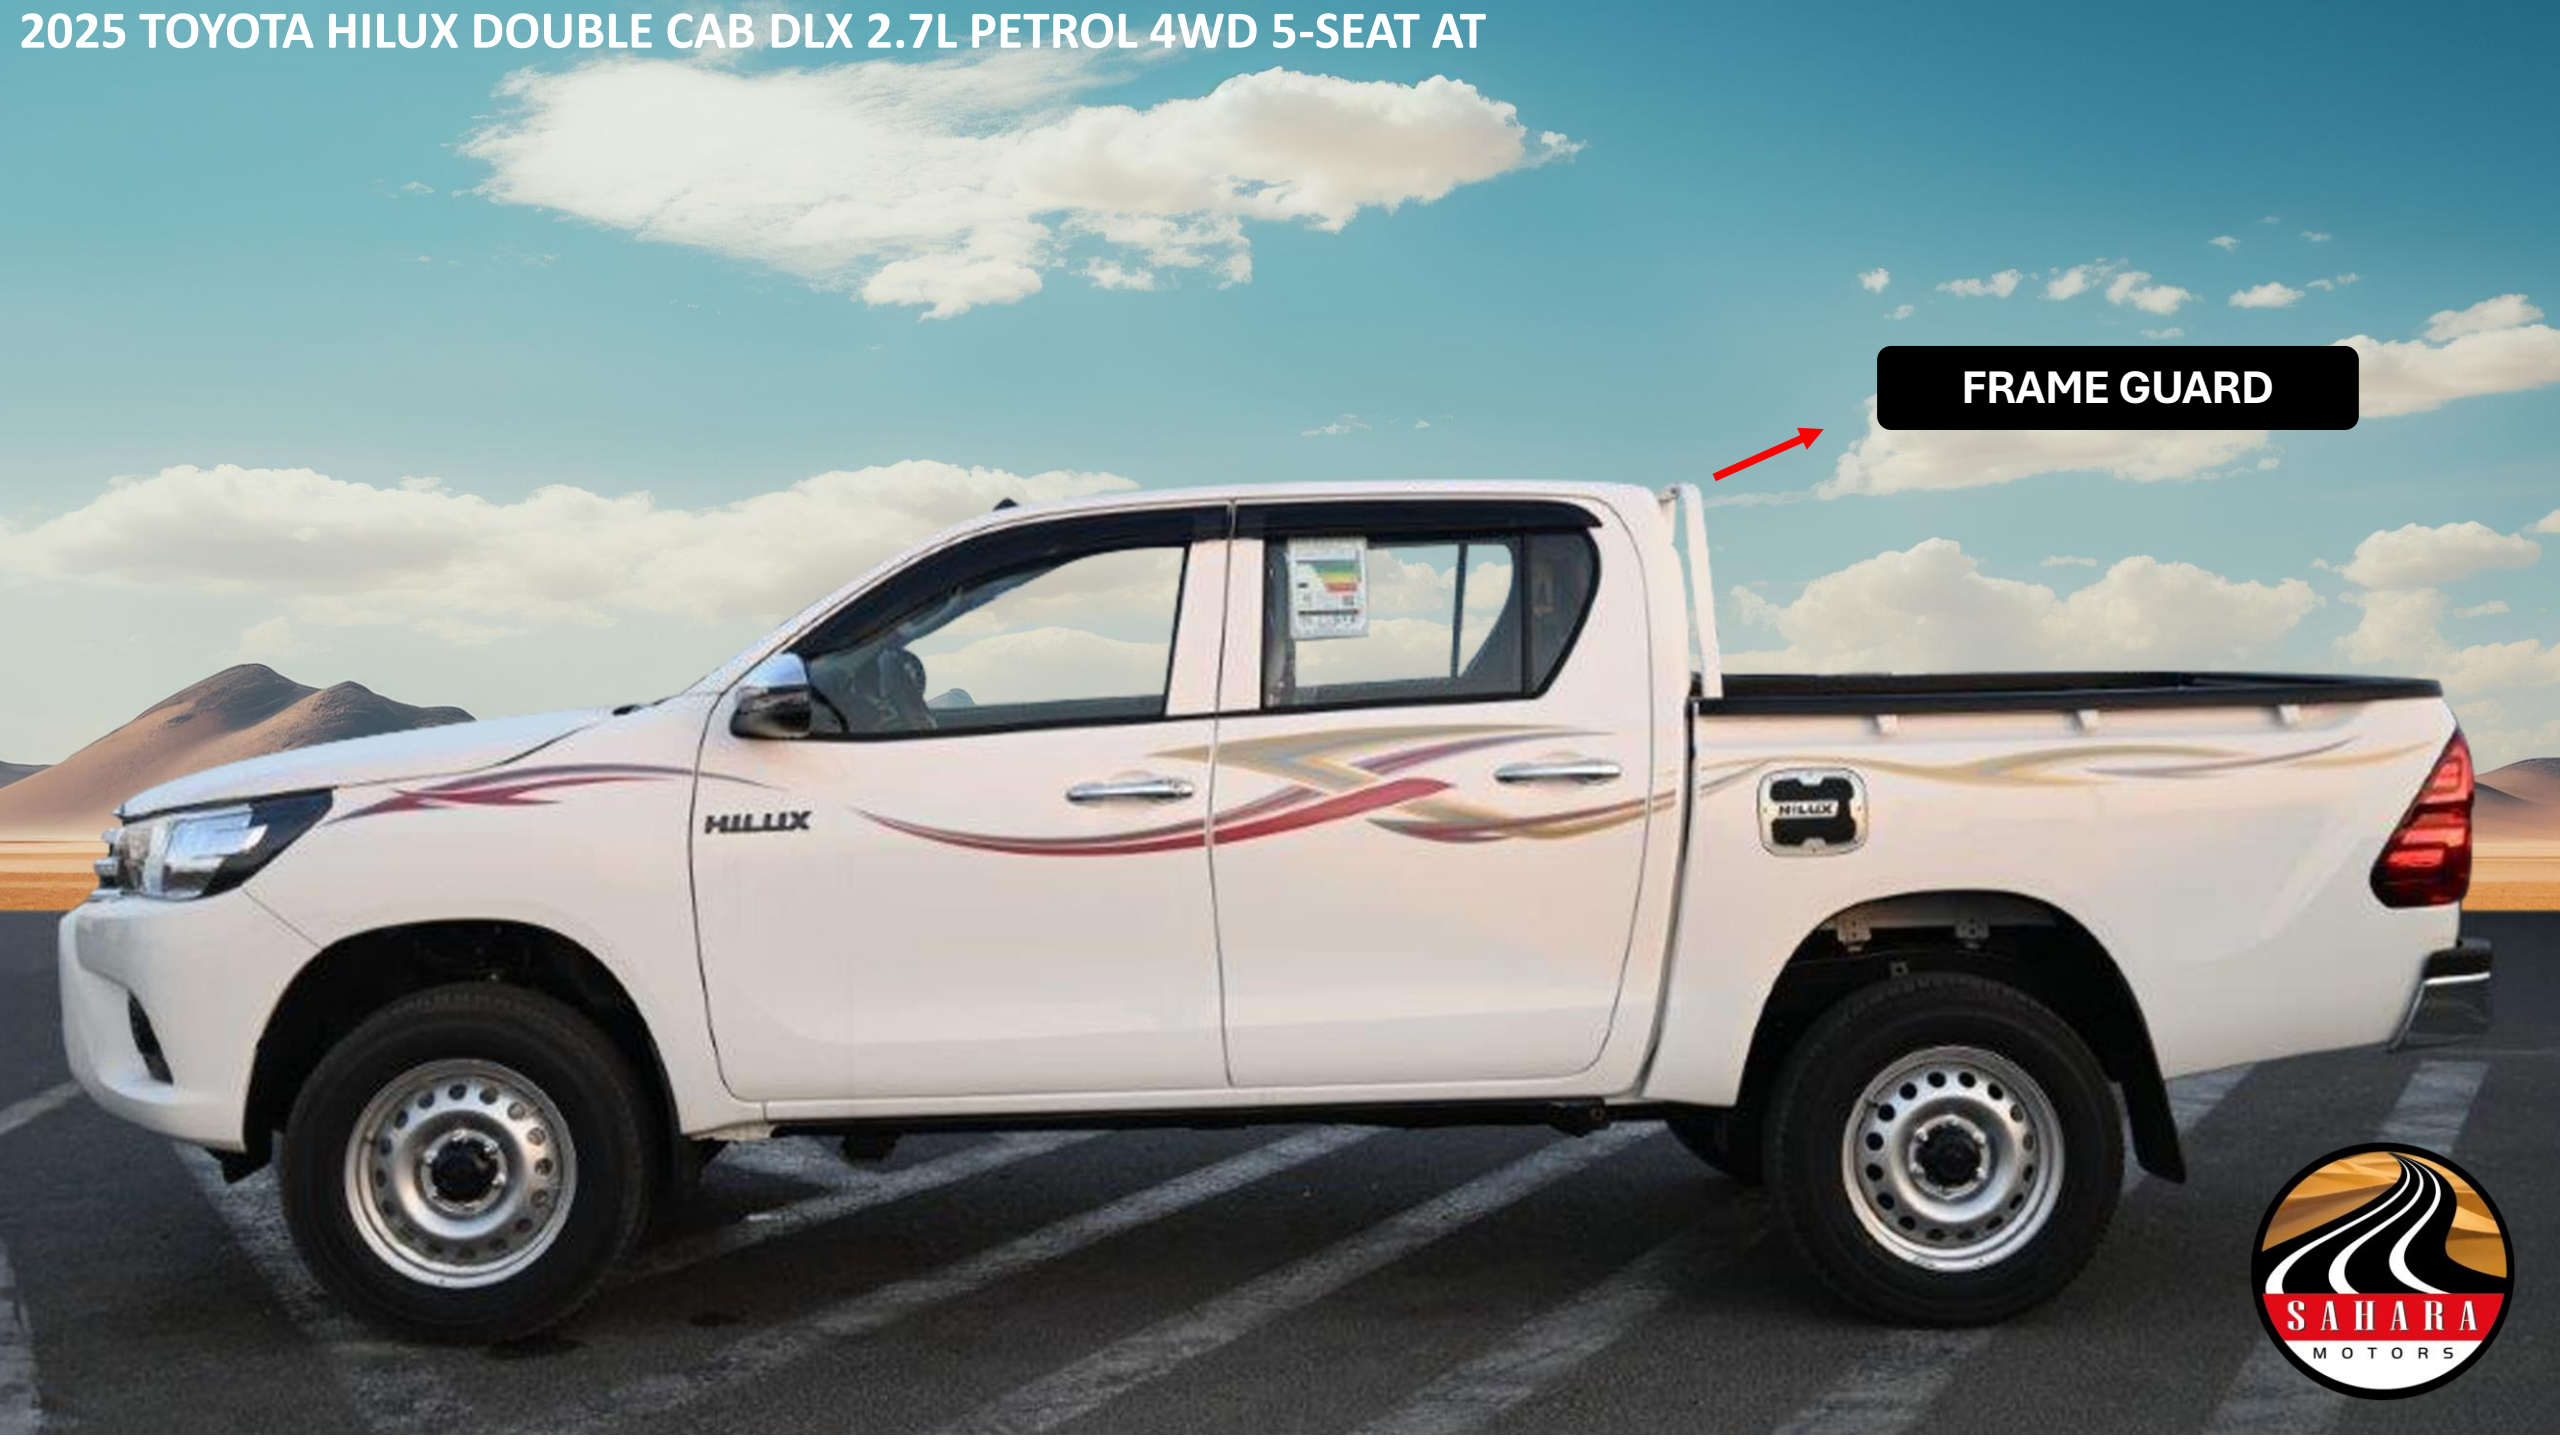

# 2025 **HILUX** DC DLX 2.7L PET AT

2025 TOYOTA HILUX DOUBLE CAB DLX 2.7L PETROL 4WD 5 SEAT AT

**HALOGEN  
HEADLAMPS**

2025 TOYOTA HILUX DOUBLE CAB DLX 2.7L PETROL 4WD 5 SEAT AT

**16" STEEL WHEELS**

2025 TOYOTA HILUX DOUBLE CAB DLX 2.7L PETROL 4WD 5-SEAT AT

**FRAME GUARD**

**REAR CHROME BUMPER**

**KEY TYPE**

**FRONT COOL BOX**

**FABRIC SEATS**

**OPTITRON METER**

**MULTI INFORMATION  
DISPLAY WITH 4  
SPEAKERS**

**POWER STEERING  
WITH CONTROLLING  
SWITCHES**

**2025 MODEL TOYOTA HILUX DOUBLE CAB PICKUP 2.7L PETROL 4X2  
AUTOMATIC TRANSMISSION**

**MODEL CODE-TGN126L-DTTLKV  
ENGINE 2TR-FE, 2.7L V4, 16-VALVE, DOHC, DUAL VVT-I  
TRANSMISSION AUTOMATIC  
DRIVE MODES – ECO / POWER  
EXHAUST EMISSION CONTROL EURO 4  
FUEL TANK CAPACITY 80L  
SEAT-5 SEATERS  
DOORS 4 DOORS  
FRONT & REAR BRAKE V.DISC  
FR. SUSPENSION IFS COIL  
RR. SUSPENSION RIGID LEAF  
STEERING 4-SPOKE – SYNTHETIC UTHRANE/MANUAL  
TILT  
ABS+VSC+HAC+TSC  
POWER STEERING  
AIRBAGS DRIVER + PASSENGER  
AUDIO AM/FM/USB  
SPEAKERS 02  
BLUETOOTH  
STEERING CONTROL AUDIO AND TEL AND VOICE  
TIRES 225/70R17  
STEEL WHEELS  
MANUAL AIR CONDITIONER  
FRONT PERSONAL LAMP**